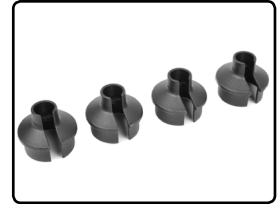

SPARE PARTS

PIÈCES DE RECHANGE • ERSATZTEILE
 • ONDERDELEN

SPARE PARTS

www.corally.com

C-00180-004-1
Battery Strap - Hook & Loop
- 2 pcs

C-00180-005-2
Wing Mount - Adjustable -
Composite - 1 Set

C-00180-013
Servo Mount - Receiver Box -
Composite - 1 Set

C-00180-018
Center Diff Bulkhead - Compos-
ite - 1 Set

C-00180-020
Gearbox Brace Mount A - Rear -
Composite - 1 pc

C-00180-021
Gearbox Brace Mount Stiffener
- Composite - 1 pc

C-00180-023
Motor Mount Center Diff Insert -
Composite - 1 pc

C-00180-027
Shock End - Composite - 2 pcs

C-00180-029
Shock Spring Cup - Composite
- 4 pcs

C-00180-030
Shock Bushing - Composite -
4 pcs

C-00180-032
Bumper - Front - Rear - Com-
posite - 1 set

C-00180-033
Bumper - Front - Rear - Com-
posite - 1 set

C-00180-036
Steering Bellcrank - Parts A-B-C
- Composite - 1 Set

C-00180-039
Steering Ball Cups - Composite
- 1 set

C-00180-041
Rear Camber Ball Cups - Outer
- Inner - 1 set

C-00180-044
Ball Joint 6mm - Composite -
2 pcs