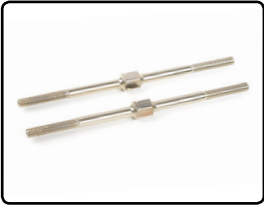

C-00180-123
Pivot Ball - Steel - 4 pcs

C-00180-127
Hinge Pin - Outer - Steel - 2 pcs

C-00180-129
Turnbuckle - M3 - 35mm - Steel - 2 pcs

C-00180-133
Shock Cap - Aluminium - Hard Anodised - 2 pcs

C-00180-134
Shock Body - Rear - Aluminium - Hard Anodised - 1 pc

C-00180-136
Shock Collar - Aluminium - Hard Anodised - 2 pcs

C-00180-137
Shock Body - Front - Aluminium - Hard Anodised - 1 pc

C-00180-138
Shock Cap - Lower - Composite - 2 pcs

C-00180-143-2
Turnbuckle - M5 - 92mm - Spring Steel - 2 pcs

C-00180-144-2
Turnbuckle - M4 - 92mm - Spring Steel - 2 pcs

C-00180-145
Servo Saver Shaft w/ Nut - Aluminium - 1 pc

C-00180-147
Servo Saver Post - Steel - 2 pcs

C-00180-148
Shock Screw - Steel - 4 pcs

C-00180-149
Ball - 5.8mm - Steel - 4 pcs