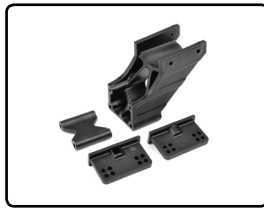

SPARE PARTS

PIÈCES DE RECHANGE • ERSATZTEILE
 • ONDERDELEN

SPARE PARTS

www.corally.com

C-00180-004-1
Battery Strap - Hook & Loop
- 2 pcs

C-00180-005-2
Wing Mount - Adjustable -
Composite - 1 Set

C-00180-013
Servo Mount - Receiver Box -
Composite - 1 Set

C-00180-018
Center Diff Bulkhead - Compos-
ite - 1 Set

C-00180-020
Gearbox Brace Mount A - Rear -
Composite - 1 pc

C-00180-021
Gearbox Brace Mount Stiffener
- Composite - 1 pc

C-00180-023
Motor Mount Center Diff Insert -
Composite - 1 pc

C-00180-027
Shock End - Composite - 2 pcs

C-00180-029
Shock Spring Cup - Composite
- 4 pcs

C-00180-030
Shock Bushing - Composite -
4 pcs

C-00180-032
Bumper - Front - Rear - Com-
posite - 1 set

C-00180-033
Bumper - Front - Rear - Com-
posite - 1 set

C-00180-036
Steering Bellcrank - Parts A-B-C
- Composite - 1 Set

C-00180-039
Steering Ball Cups - Composite
- 1 set

C-00180-041
Rear Camber Ball Cups - Outer
- Inner - 1 set

C-00180-044
Ball Joint 6mm - Composite -
2 pcs