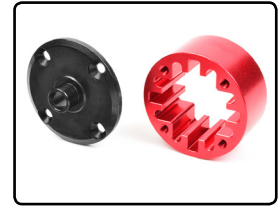

C-00180-686
Diff Case - Centre - Aluminium.
- 1 pc