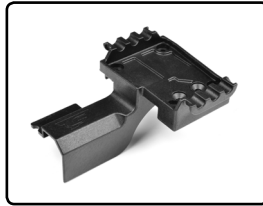

C-00180-539
Wing Mount Connecting Brace - Composite - 1 Pc

C-00180-551
Front Bumper - Composite. - 1 pc

C-00180-552
Rear Bumper - Composite. - 1 pc

SPARE PARTS

C-00180-562
Centre Diff Support Spacer -
4mm - Composite - 1 pc